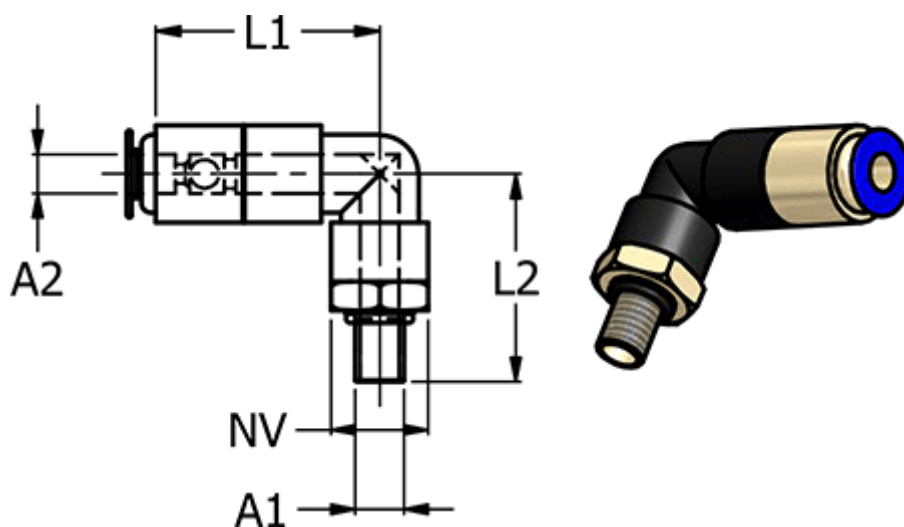

Data Sheet

Article number: 586197146

Description: Elbow 197.146, vinkel Ø6-G 1/4" with
Stop valve, nickel plated brass

Measures

| | |
|-----------------------|----------|
| Ext. hose diameter A2 | = 6 |
| L1 | = 29.4 |
| L2 | = 26.7 |
| NV | = 17 |
| Thread A1 | = G 1/4" |